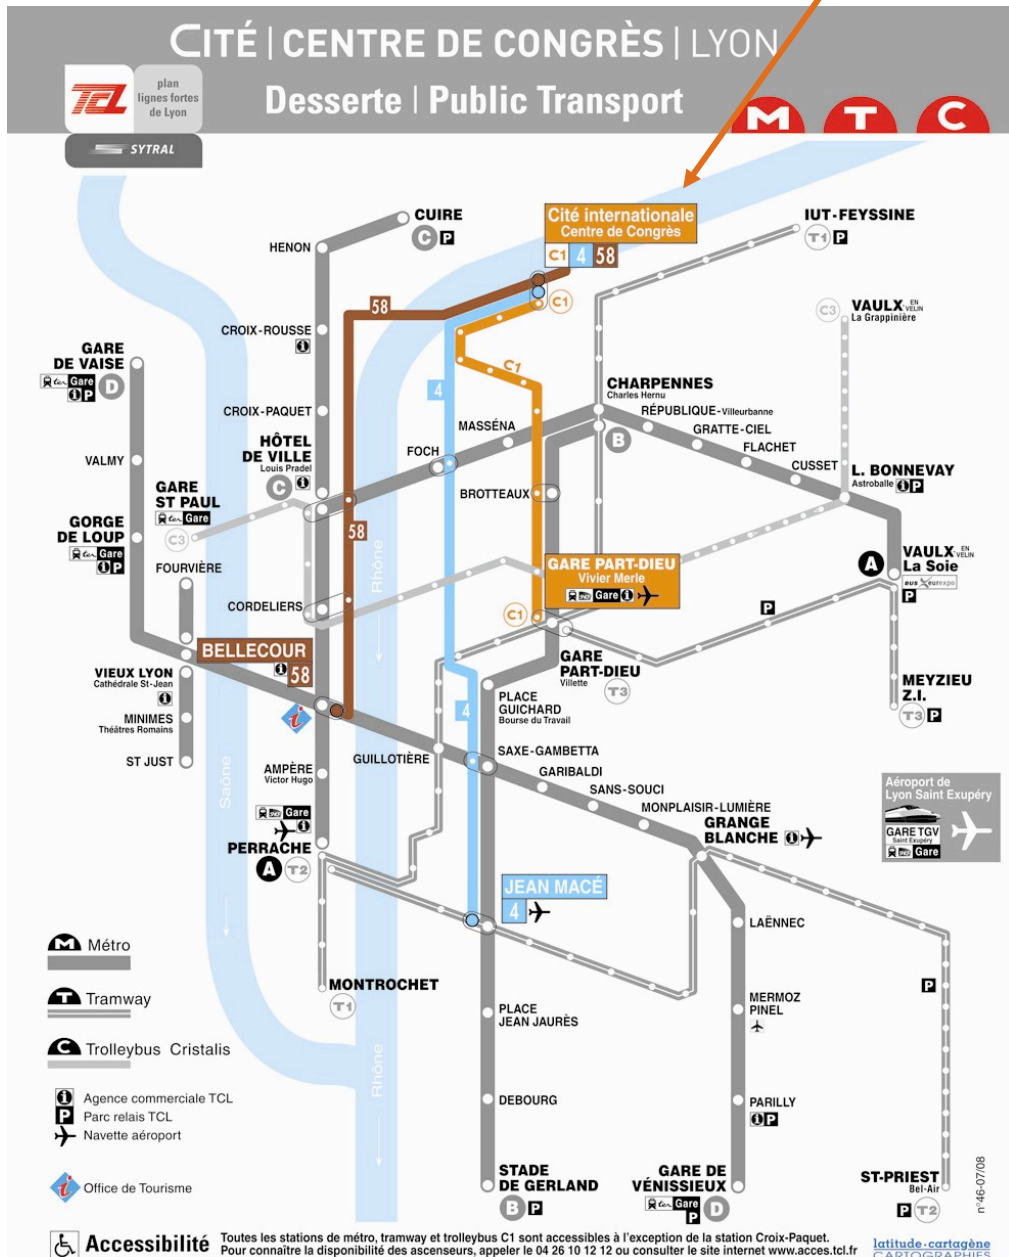

Capacities | Location

Convention Centre

Capacities | Location

Presqu'île (Pensinsular area)

From 10 to 15 min

- 1 Sofitel Royal ****
- 2 Boscolo Grand Hôtel ****
- 3 Sofitel Lyon Bellecour *****
- 4 Grand Hôtel Mercure Château Perrache ****
- 5 Carlton Lyon ***
- 6 Mercure Lyon Beaux Arts ***
- 7 Mercure Plaza République ***
- 8 Best Western Charlemagne ***
- 9 Globe & Cecil ***
- 10 Apart'hôtel Citadines Lyon Presqu'île ***
- 11 Hôtel des Artistes ***
- 12 Campanile Lyon Perrache **
- 13 Kyriad Lyon Perrache **
- 14 Ibis Lyon Centre Perrache **
- 15 Kyriad Prestige Lyon Centre ***

On site | Lyon 6th | Villeurbanne

From 1 to 10 min

- 16 La Reine Astrid ****
- 17 Hilton Lyon ****
- 18 Holiday Inn Garden Court Villeurbanne ***
- 19 Le Roosevelt ***
- 20 Hôtel Richelieu ***
- 21 Hôtel Ariana ***
- 22 Hôtel des Congrès ***
- 23 Ibis Lyon Caluire Palais des Congrès ***
- 47 Hôtel de la Cité Concorde ****
- 48 Résidence hôtelière Temporim ***
- 49 Holiday Inn Lyon ***

From 165 €

From 90 €

From 52 €

From 40 €

For any additional information on the hotels registered with the Greater Lyon Tourist Office: capacities | location | prices | reservation :

Please consult the following website: www.lyon-france.com

► Bus access

Convention Centre
In the heart of the Cité internationale area

— Served by the n° 4 line: direct connection with the metro Foch (Underground station).

— The C1 trolleybus stops on site and provides a fast link between the Cité internationale and the Part-Dieu railway station in 12 minutes. In 2009 the new LESLYS tramway line will provide a direct link with Lyon Saint-Exupéry airport in just 25 minutes.